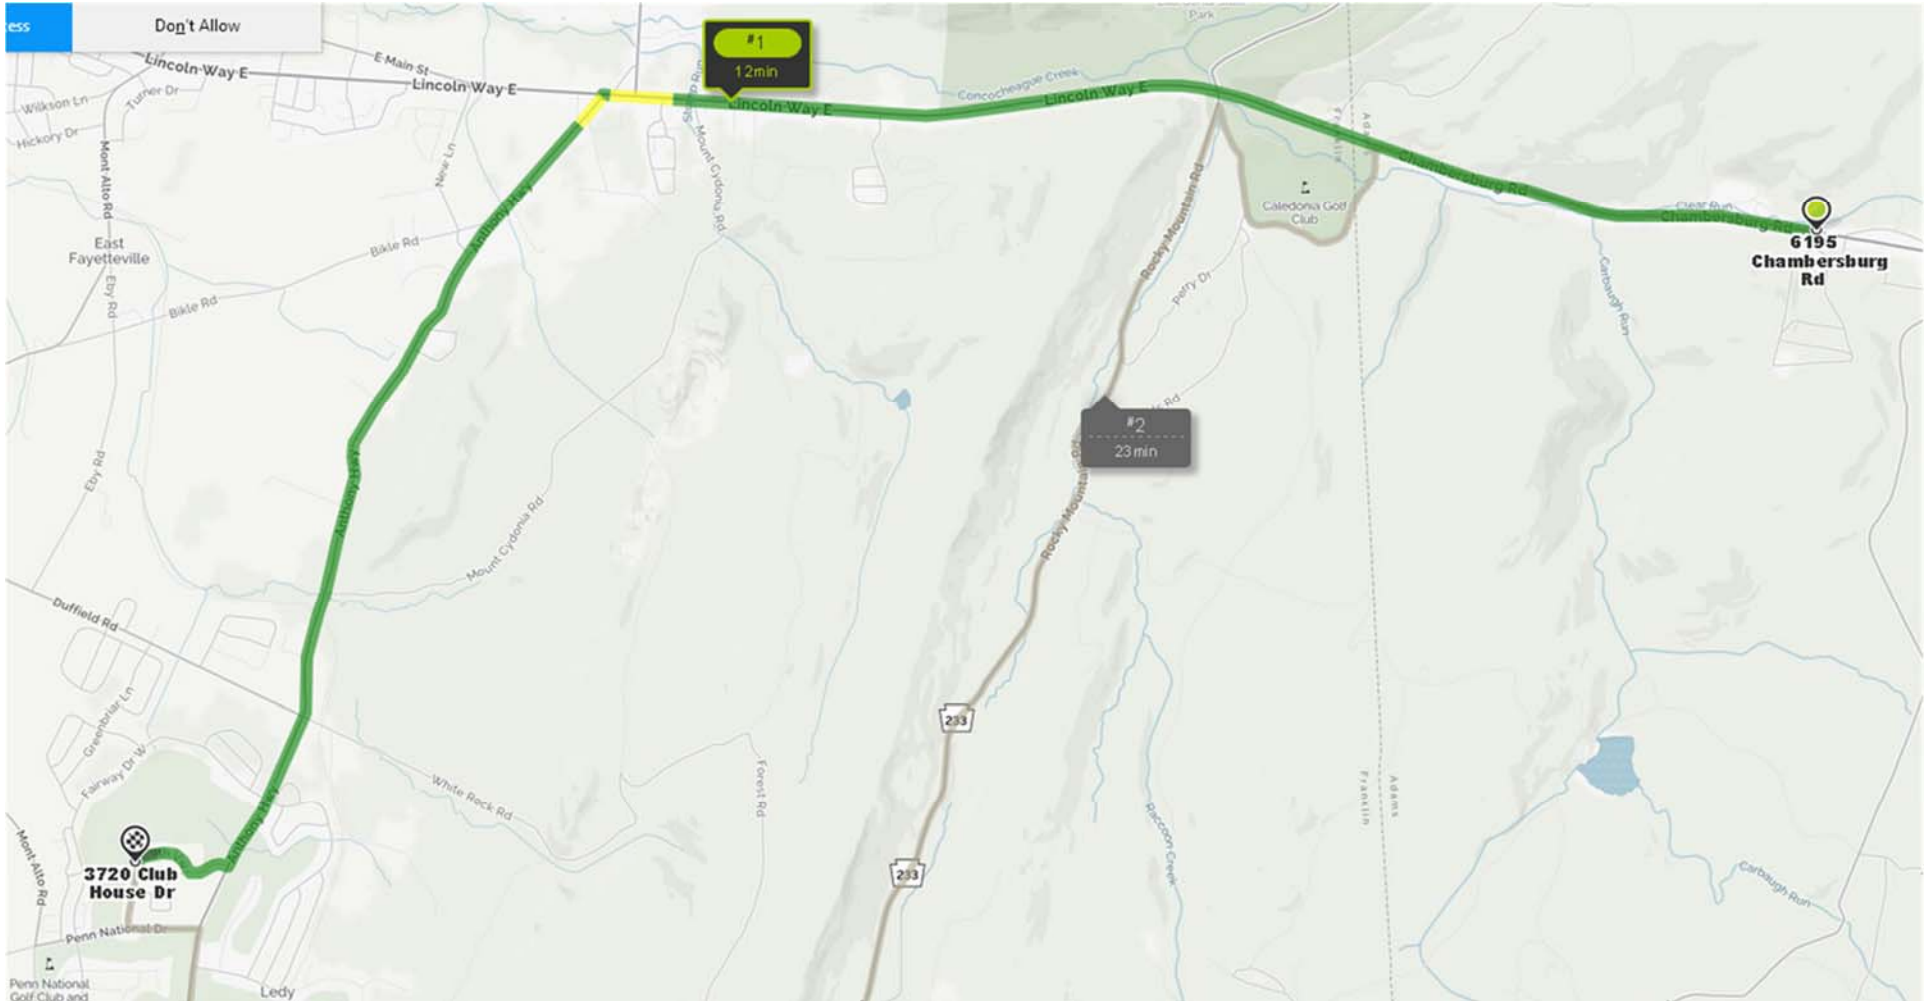

Map and Directions from The Sew 'N Place to Penn National Golf Club & Inn

Quilt shop address: The Sew'n Place 6195 Chambersburg Road Fayetteville, PA 17222

Penn National main address is 3720 Club House Drive Fayetteville, PA 17222 **BUT best way if you are coming from the quilt shop is the back entrance as per the map above and directions below:**

Directions :

Start out going west on Chambersburg Rd/US-30 W toward Pine Ridge Ln. Continue to follow US-30 W.

Turn left onto Anthony Hwy/PA-997.

Turn right onto Spyglass Hill Dr. to enter Penn National property back entrance

Anthony Hwy

Spyglass Hill Dr.